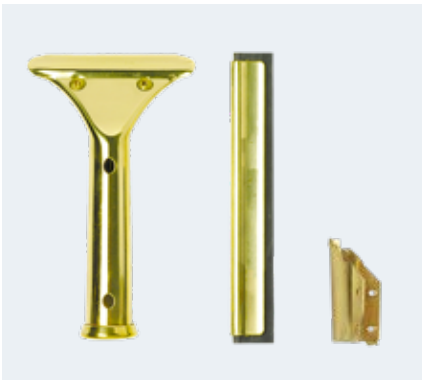

Channel & Rubber

**EVERFULL T BAR** > Built in channels hold more water for efficient washing. Impact resistant plastic. Comes in 35cm & 45cm Interchange or regular.

- 950017 350mm Interchange
- 950018 450mm Interchange
- 950019 350mm Regular
- 950020 450mm Regular

**POLAR/TIGER T BAR** > Polar sleeves are a plush synthetic pile for high water absorbency. Tiger sleeves deliver extra cleaning power for stubborn dirt.

- D470035 350mm T bar set
- D471035 350mm Polar sleeve
- D471045 450mm Polar sleeve
- D480035 350mm Tiger sleeve

**ROYAL SQUEEGEE** > Ergo handle with secure water resistant rubberised grip. Choice of 8 sizes of channel & rubber for a streak free finish.

● **970141** Ergo handle

- **940519** 150mm      ○ **940523** 400mm
- **940520** 250mm      ○ **940524** 450mm
- **940521** 300mm      ○ **940525** 500mm
- **940522** 350mm      ○ **940526** 550mm

Channel & Rubber

**SOVEREIGN SQUEEGEE** > Ergo handle. The very best high quality brass squeegee. Choice of 8 sizes of channel & rubber for a streak free finish.

- **970139** Handle      ● **980402** Brass clips
- **930385** 150mm      ○ **930389** 400mm
- **930386** 250mm      ○ **930390** 450mm
- **930387** 300mm      ○ **930391** 500mm
- **930388** 350mm      ○ **930392** 550mm